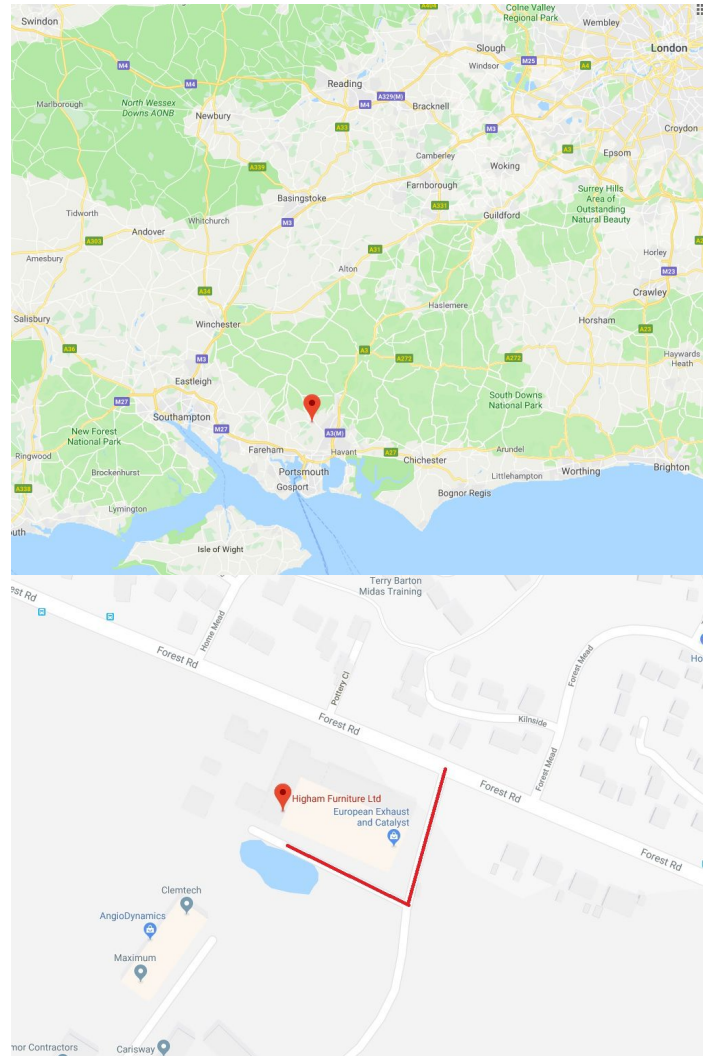

Lost?
Give us a call on
0800 047 0235 or
020 7381 0448
(number is routed through
to us).

Directions for driving: Higham Furniture Workshop

Workshop Address;
Unit 1, Parklands Industrial Park
Forest Road
Denmead
Hampshire
PO7 6TJ

[Google Maps Link](#)

Satnav directions are good.

Usually the A3 is better from London than the M3 but it depends where you are coming from.

Look for the white Parklands sign just off Forest Road. Turn into Parklands Industrial Estate and turn first right, just past the exhaust company. We are just past them. Park opposite the lake.

Train

The nearest train station is Havant. Get a Taxi from the station.

The workshop is open to the public only with an appointment.

Visits are usually possible on a weekday between 8am and 5pm.
Weekends and Bank Holidays Closed.