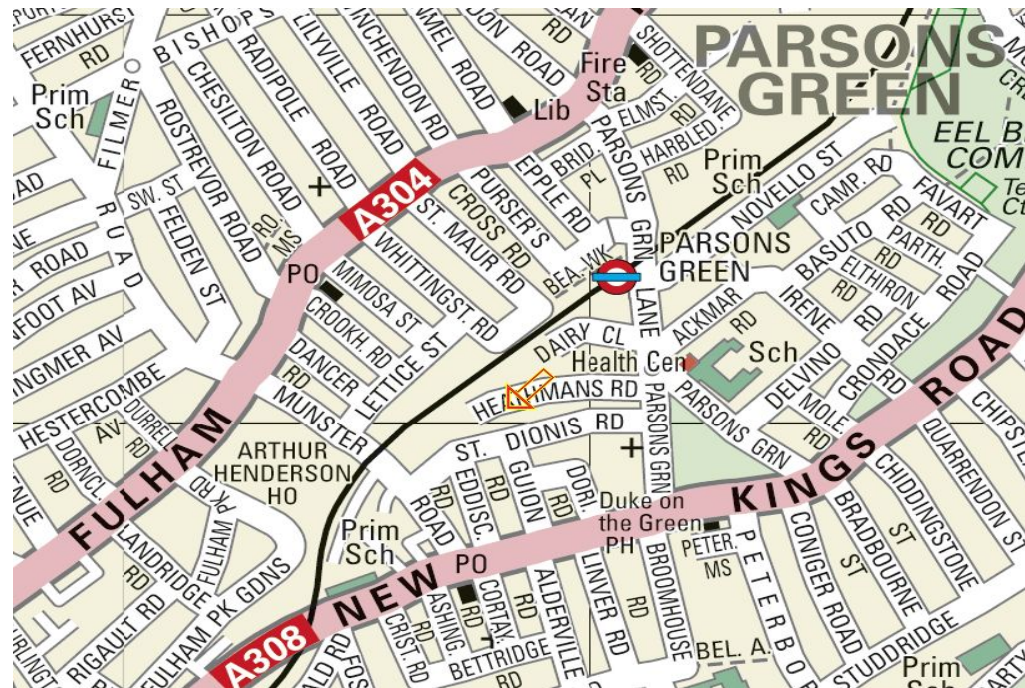

HIGHAM FURNITURE

Directions for the Higham Furniture Studio

Address;

21E Heathmans Road
Fulham
London
SW6 4TJ

Our London Design Studio is situated in a Cul-de-sac, just off Parsons Green Lane in Fulham. Customers are welcome to visit, strictly by appointment, within our usual business hours of 9am to 5:30pm, Monday to Friday and Saturdays between 10am and 2pm.

NB** this is not a full showroom. We do have examples of our work including a posh staff kitchen, handles, worktops and doors styles.

Getting here:

Underground: our closest station is Parsons Green on the District Line.

Buses: the 14 and 22 pass close by.

By car: We have no parking on site or on Heathmans Road but there is meter parking on Parsons Green Lane and the surrounding area. Most meetings last between 1 and 2 hours.

Once on Heathmans Road:

We are located at the far end of Heathmans Road. Locate number 21, just before the Yoga club, and press the E button and we will let you in. We are on the 2nd floor. There is a lift or take the stairs.

If you are interested in arranging a visit do get in touch by phone on **0207 381 0488** or email to **info@higham.co.uk**